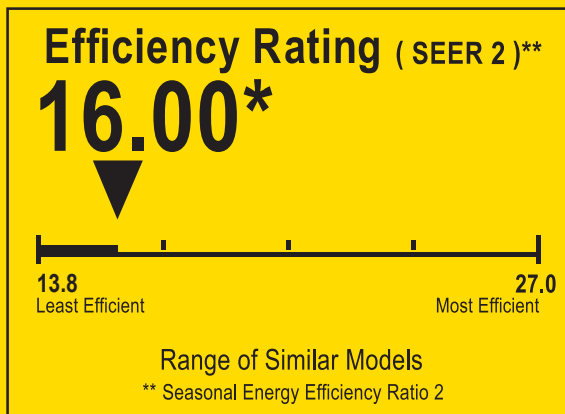

# ENERGYGUIDE

Central Air Conditioner  
Cooling Only  
Split System

HEAT CONTROLLER  
JACKSON, MI  
Model CMA1512SA-1

For energy cost info, visit [productinfo.energy.gov](http://productinfo.energy.gov)

\* Your air conditioner's efficiency rating may be better depending on the coil your contractor installs.

# ENERGUIDE

Seasonal Energy Efficiency Ratio (SEER)  
Air source cool only

THIS MODEL CMA1512SA-1

**16.00**

14.0 — Uses least energy → 42.0