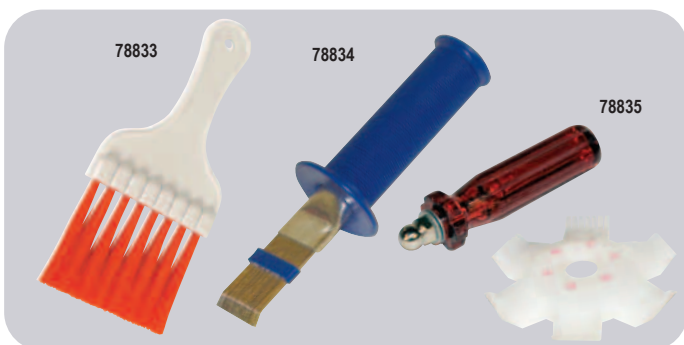

Refrigeration Coil Brush

MARS NO.	DESCRIPTION	MARS PACK
78828	5/8" to 1 5/8" fiber condenser cleaner 32"	12
78829	5/8" to 1 5/8" tapered condenser cleaner 29"	12
78830	3/4" to 1 5/8" tapered refrig. coil brush 28"	12

Fin And Coil Brushes

MARS NO.	DESCRIPTION	MARS PACK
78833	Fin and coil whiskbrush, 6 3/4"	12
78834	Fin and comb scraping tool, adjustable	1
78835	6-in-one fin comb (8, 9, 10, 12, 14, 15 fins per inch)	1

Acid And Flux Brushes

MARS NO.	DESCRIPTION	MARS PACK
78839	#1 acid brush 1/4" - 48 box	1
78840	#2 acid brush 3/8" - 48 box	1
78841	#1 acid brush 1/4" - 10 bag	10
78842	#2 acid brush 3/8" - 6 bag	10

Flue And Boiler Brushes

MARS NO.	DESCRIPTION	MARS PACK
78945	1-1/2" x 1-1/8", 30" OAL, Specialty Boiler Brushes - WEIL MCLAIN	6
78946	1/2" x 1", 27" OAL, Flat, Specialty Boiler Brushes - COLUMBIA	6
78947	2-1/4", 20" OAL, Tapered, Specialty Boiler Brushes - SLANT FIN	6
78948	1-1/2" x 1-1/8" x 36" OAL, HD, Gold Series Original, Specialty Boiler Brushes - WEIL MCLAIN	6
78949	1/2" - 1" Taper, 30" OAL, Horsehair, Specialty Boiler Brushes - TAPERED	6
78950	1-7/8" - 1-1/8" Taper, 42" OAL, Horsehair, Specialty Boiler Brushes - TAPERED	6
78951	1" Dia., 16" OAL, Horsehair Brushes for Boilers Burners, Radiators, Flues, Vents and Nozzles	6
78952	2" Dia., 27" OAL, Horsehair Brushes for Boilers Burners, Radiators, Flues, Vents and Nozzles	6
78953	3" Dia., 27" OAL, Tampico/Fiber Tube Brushes for Boilers Burners, Radiators, Flues, Vents and Nozzles	6
78954	2" Dia., 42" OAL, Horsehair Brushes for Boilers Burners, Radiators, Flues, Vents and Nozzles	6
78955	3" Dia., 42" OAL, Tampico/Fiber Tube Brushes for Boilers Burners, Radiators, Flues, Vents and Nozzles	6