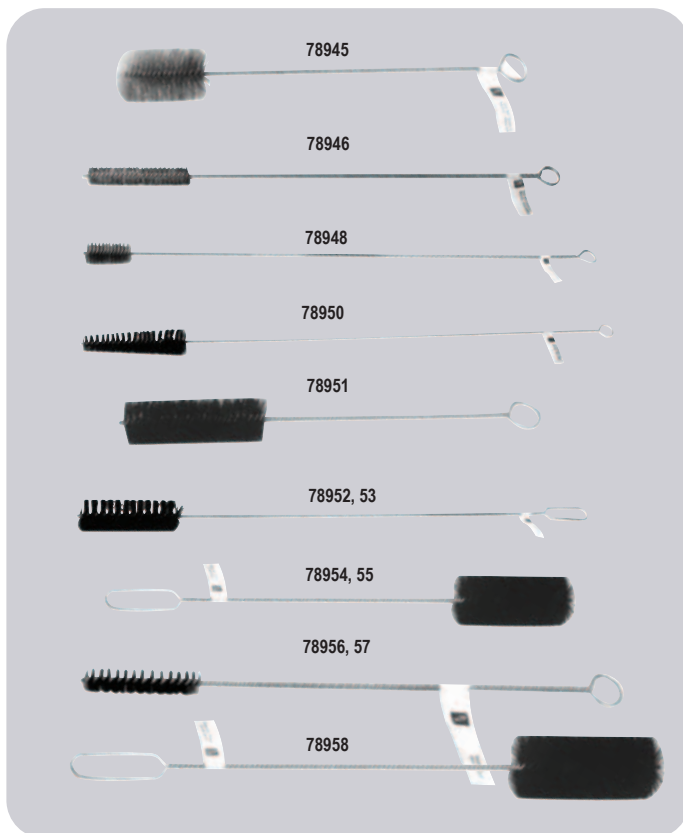

Refrigeration Coil Brush

MARS NO.	DESCRIPTION	MARS PACK
78828	5/8" to 1 5/8" fiber condenser cleaner 32"	12
78829	5/8" to 1 5/8" tapered condenser cleaner 29"	12
78830	3/4" to 1 5/8" tapered refrig. coil brush 28"	12

Fin And Coil Brushes

MARS NO.	DESCRIPTION	MARS PACK
78833	Fin and coil whiskbrush, 6 3/4"	12
78834	Fin and comb scraping tool, adjustable	1
78835	6-in-one fin comb (8, 9, 10, 12, 14, 15 fins per inch)	1

Acid And Flux Brushes

MARS NO.	DESCRIPTION	MARS PACK
78839	#1 acid brush 1/4" - 48 box	1
78840	#2 acid brush 3/8" - 48 box	1
78841	#1 acid brush 1/4" - 10 bag	10
78842	#2 acid brush 3/8" - 6 bag	10

Flue And Boiler Brushes

These brushes have 3" brush lengths and 1/2" or 3/4" loop handles for easy hanging.

MARS NO.	DESCRIPTION	MARS PACK
78956	1/2" Dia., 18" OAL, Stainless Steel Fine-Wire Single Spiral Brushes for Small Boilers, Burners, Nozzles & Fans	12
78957	3/4" Dia., 24" OAL, Stainless Steel Fine-Wire Single Spiral Brushes for Small Boilers, Burners, Nozzles & Fans	12
78958	1-1/2" Dia., 42" OAL, Carbon Steel Fine-Wire Single Spiral Brushes for Small Boilers, Burners, Nozzles & Fans	6